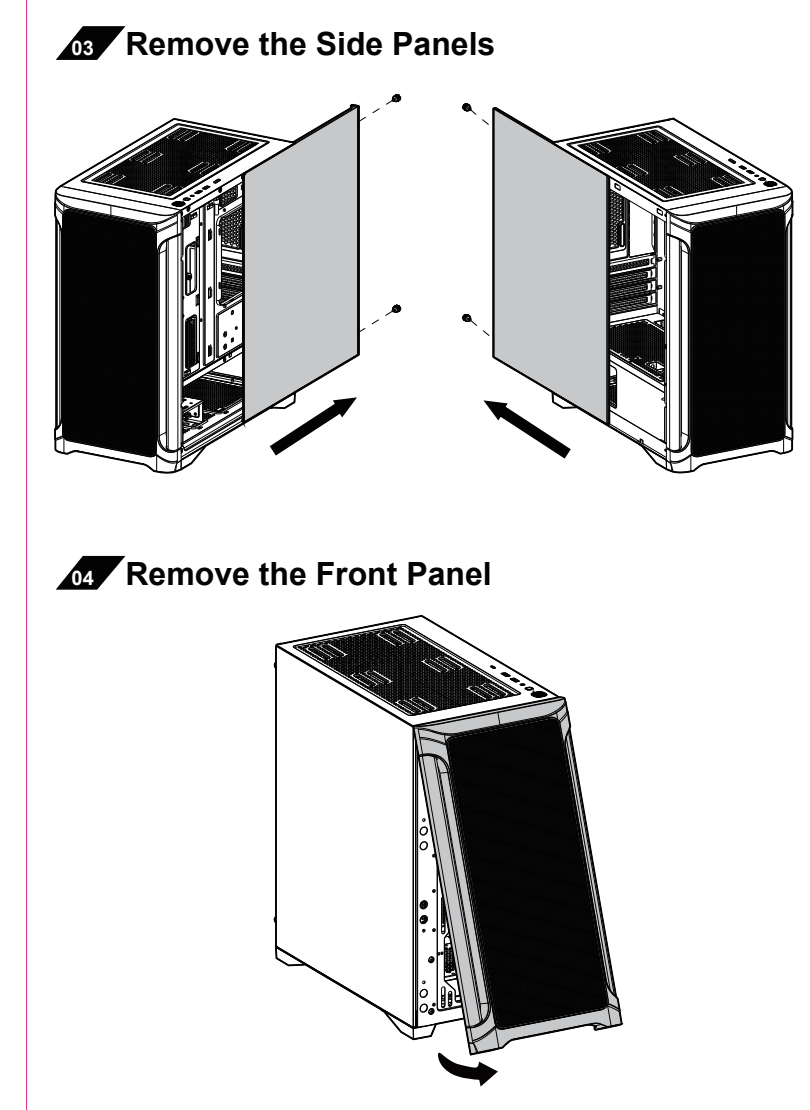

Case Specification

Product Dimension(LxWxH)	403*215*425mm
Materials	SPCC-Tempered Glass+ABS
Motherboard Support	M-ATX, ITX
I/O Ports	USB 3.2 Gen2 Type-C*1, USB3.0*2, AudioMic*1
Expansion Slots	4 Slots
Max CPU Cooler Height	160mm
Max GPU Length	345mm
Power Supply Type	ATX(Maximum Length:180mm)
Pre-installed Fan	Front: 3*120mm ARGB Fans
Top	N/A
Rear	1*120mm ARGB Fan
Bottom	N/A
Side	N/A
Fan Support	Front: 3*120mm/2*140mm
Top	2*120mm/2*140mm
Rear	1*120mm
Bottom	2*120mm
Side	N/A
Radiator Support	Front: N/A
Top	280/240/140/120mm
Rear	120mm
Bottom	N/A
Side	N/A

正面

反面