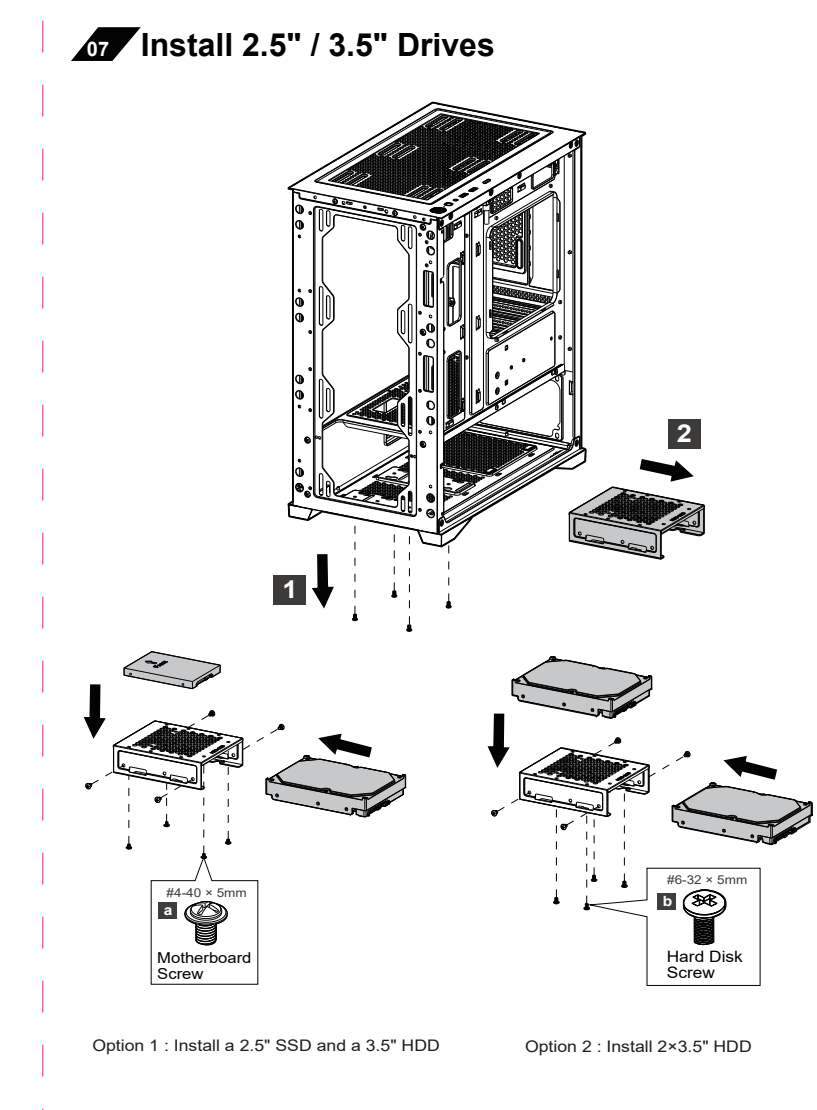

Case Specification

Product Dimension(LxWxH)	403*215*425mm
Materials	SPCC-Tempered Glass+ABS
Motherboard Support	M-ATX, ITX
I/O Ports	USB 3.2 Gen2 Type-C*1, USB3.0*2, AudioMic*1
Expansion Slots	4 Slots
Max CPU Cooler Height	160mm
Max GPU Length	345mm
Power Supply Type	ATX(Maximum Length:180mm)
Pre-installed Fan	Front: 3*120mm ARGB Fans
Top	N/A
Rear	1*120mm ARGB Fan
Bottom	N/A
Side	N/A
Fan Support	Front: 3*120mm/2*140mm
Top	2*120mm/2*140mm
Rear	1*120mm
Bottom	2*120mm
Side	N/A
Radiator Support	Front: N/A
Top	280/240/140/120mm
Rear	120mm
Bottom	N/A
Side	N/A

正面

反面