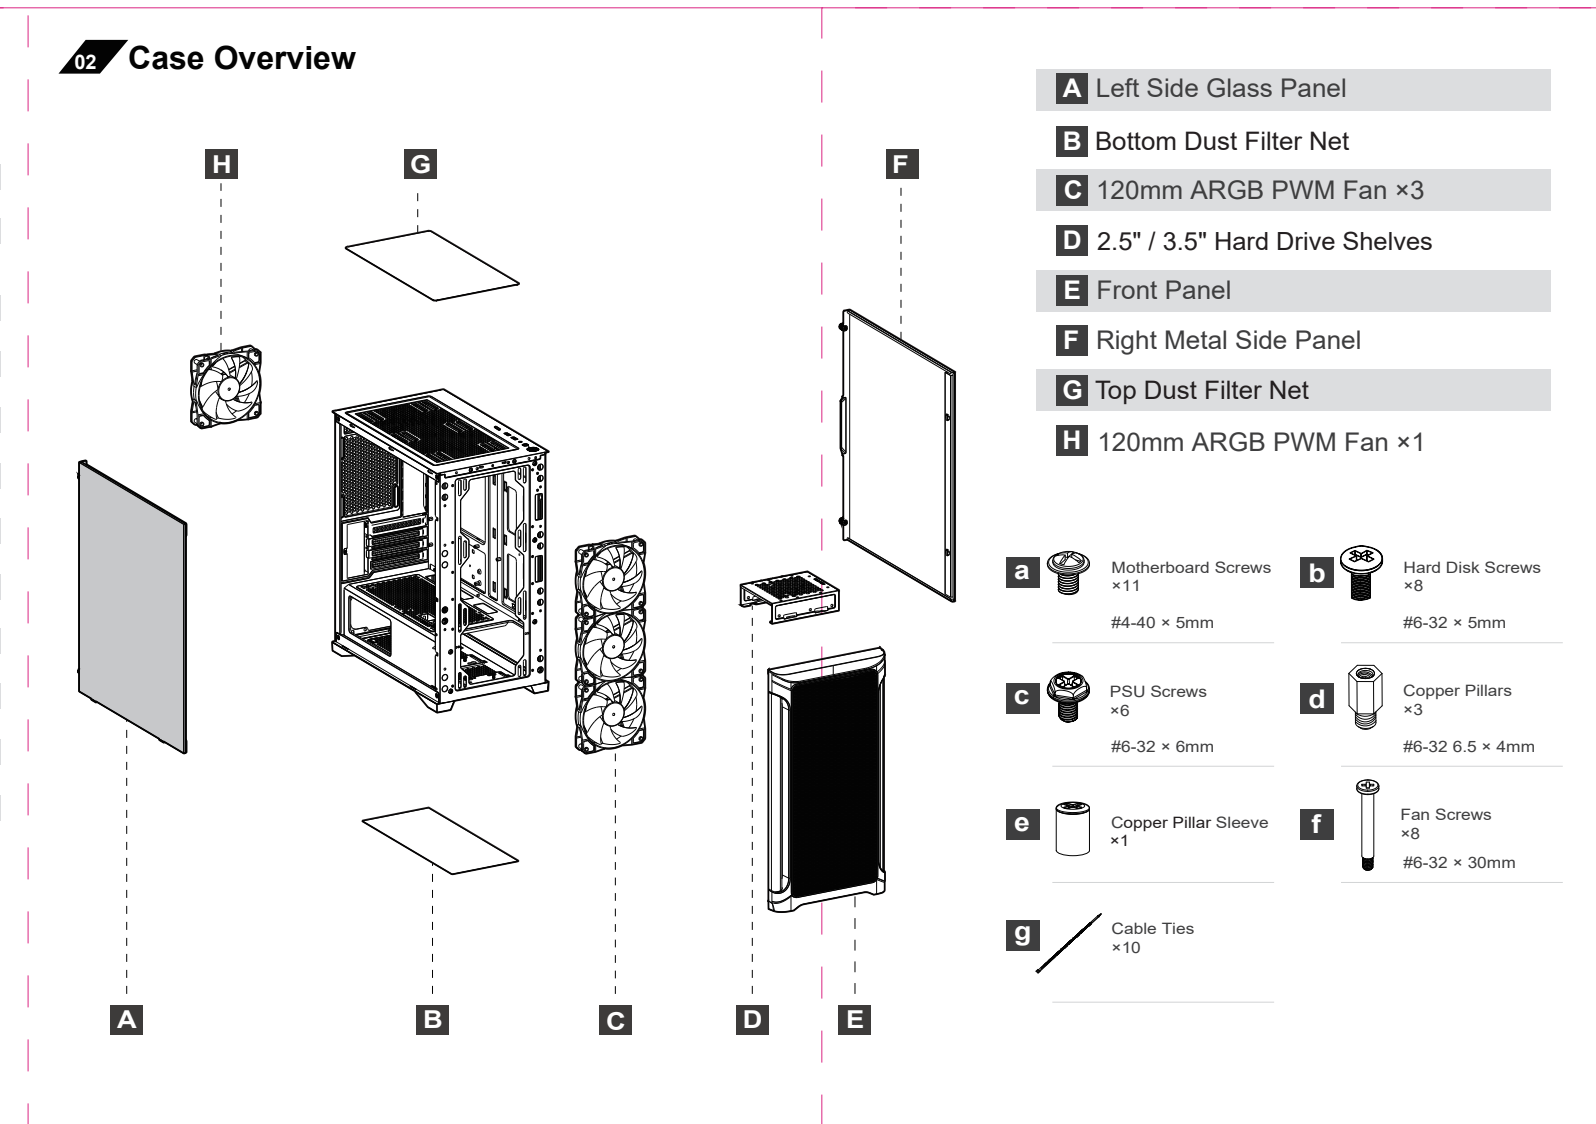

Case Specification

Product Dimension(LxWxH)	403*215*425mm
Materials	SPCC-Tempered Glass+ABS
Motherboard Support	M-ATX, ITX
I/O Ports	USB 3.2 Gen2 Type-C*1, USB3.0*2, AudioMic*1
Expansion Slots	4 Slots
Max CPU Cooler Height	160mm
Max GPU Length	345mm
Power Supply Type	ATX(Maximum Length:180mm)
Pre-installed Fan	Front: 3*120mm ARGB Fans
Top	N/A
Rear	1*120mm ARGB Fan
Bottom	N/A
Side	N/A
Fan Support	Front: 3*120mm/2*140mm
Top	2*120mm/2*140mm
Rear	1*120mm
Bottom	2*120mm
Side	N/A
Radiator Support	Front: N/A
Top	280/240/140/120mm
Rear	120mm
Bottom	N/A
Side	N/A

正面

反面