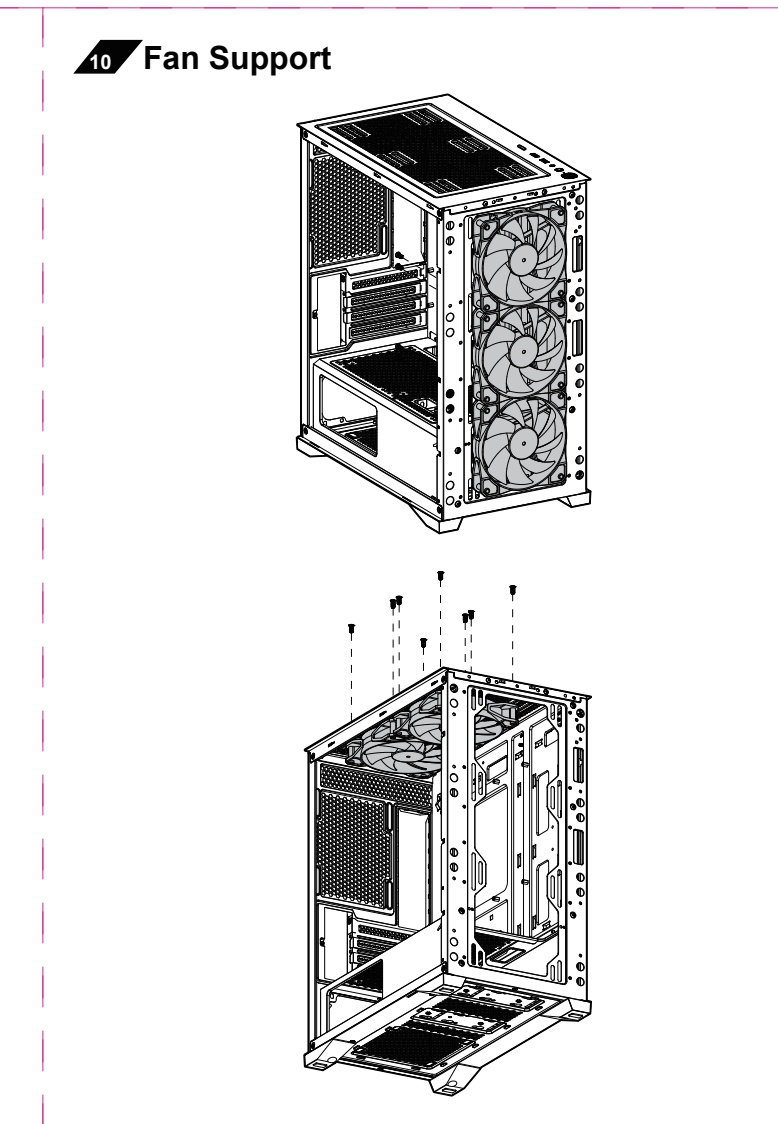

Case Specification

Product Dimension(LxWxH)	403*215*425mm
Materials	SPCC-Tempered Glass+ABS
Motherboard Support	M-ATX, ITX
I/O Ports	USB 3.2 Gen2 Type-C*1, USB3.0*2, AudioMic*1
Expansion Slots	4 Slots
Max CPU Cooler Height	160mm
Max GPU Length	345mm
Power Supply Type	ATX(Maximum Length:180mm)
Pre-installed Fan	Front: 3*120mm ARGB Fans
Top	N/A
Rear	1*120mm ARGB Fan
Bottom	N/A
Side	N/A
Fan Support	Front: 3*120mm/2*140mm
Top	2*120mm/2*140mm
Rear	1*120mm
Bottom	2*120mm
Side	N/A
Radiator Support	Front: N/A
Top	280/240/140/120mm
Rear	120mm
Bottom	N/A
Side	N/A

正面

反面