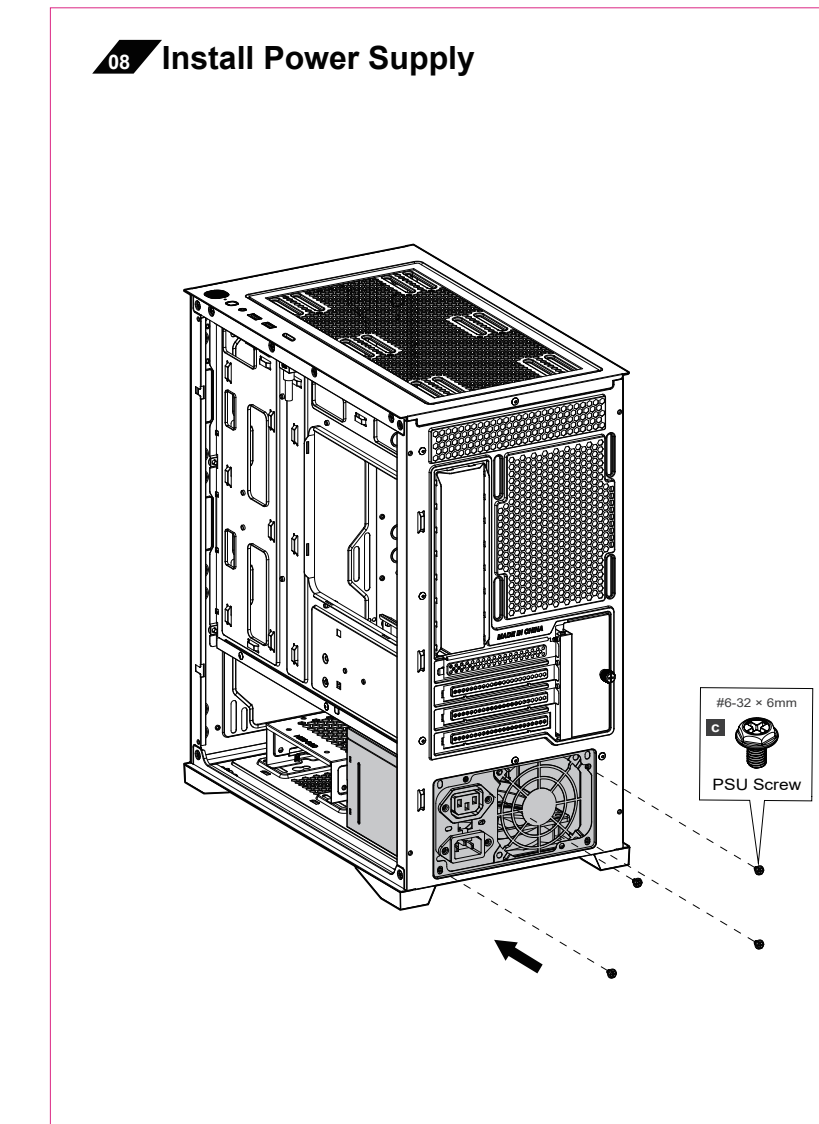

Case Specification

Product Dimension(LxWxH)	403*215*425mm
Materials	SPCC-Tempered Glass+ABS
Motherboard Support	M-ATX, ITX
I/O Ports	USB 3.2 Gen2 Type-C*1, USB3.0*2, AudioMic*1
Expansion Slots	4 Slots
Max CPU Cooler Height	160mm
Max GPU Length	345mm
Power Supply Type	ATX(Maximum Length:180mm)
Pre-installed Fan	Front: 3*120mm ARGB Fans
Top	N/A
Rear	1*120mm ARGB Fan
Bottom	N/A
Side	N/A
Fan Support	Front: 3*120mm/2*140mm
Top	2*120mm/2*140mm
Rear	1*120mm
Bottom	2*120mm
Side	N/A
Radiator Support	Front: N/A
Top	280/240/140/120mm
Rear	120mm
Bottom	N/A
Side	N/A