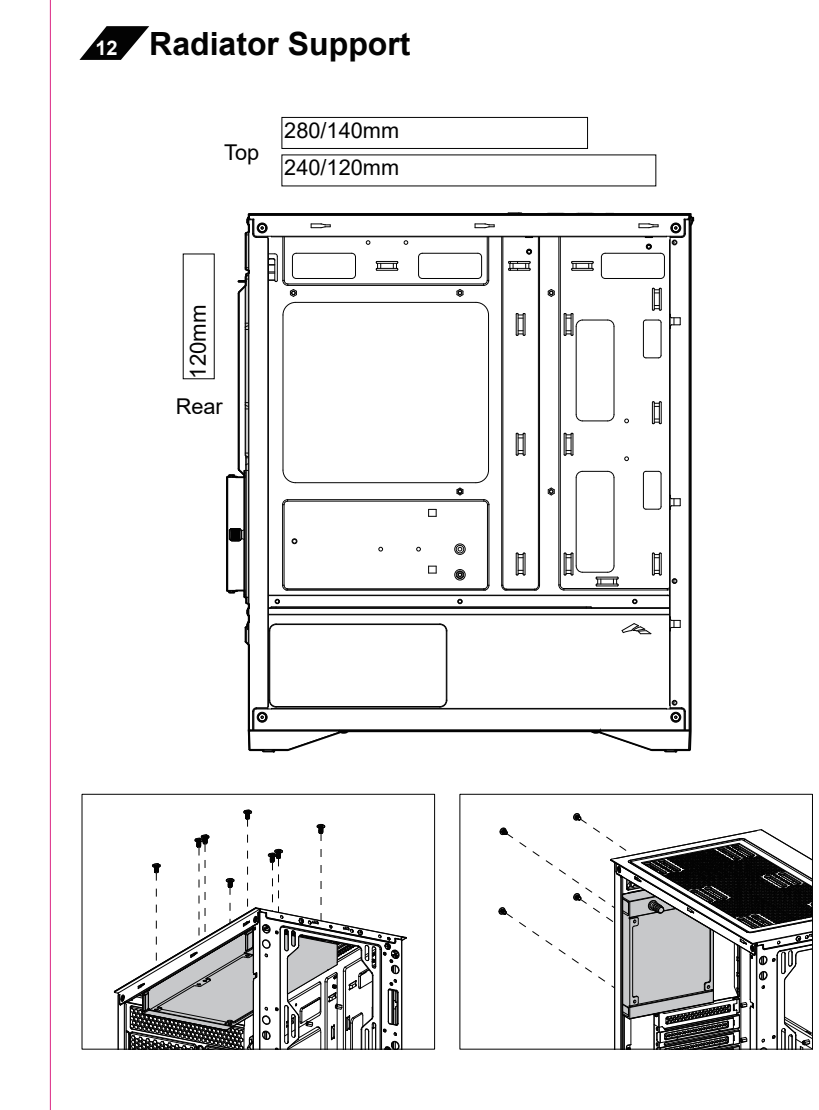

Case Specification

Product Dimension(LxWxH)	403*215*425mm
Materials	SPCC-Tempered Glass+ABS
Motherboard Support	M-ATX, ITX
I/O Ports	USB 3.2 Gen2 Type-C*1, USB3.0*2, AudioMic*1
Expansion Slots	4 Slots
Max CPU Cooler Height	160mm
Max GPU Length	345mm
Power Supply Type	ATX(Maximum Length:180mm)
Pre-installed Fan	Front: 3*120mm ARGB Fans
Top	N/A
Rear	1*120mm ARGB Fan
Bottom	N/A
Side	N/A
Fan Support	Front: 3*120mm/2*140mm
Top	2*120mm/2*140mm
Rear	1*120mm
Bottom	2*120mm
Side	N/A
Radiator Support	Front: N/A
Top	280/240/140/120mm
Rear	120mm
Bottom	N/A
Side	N/A

正面

反面