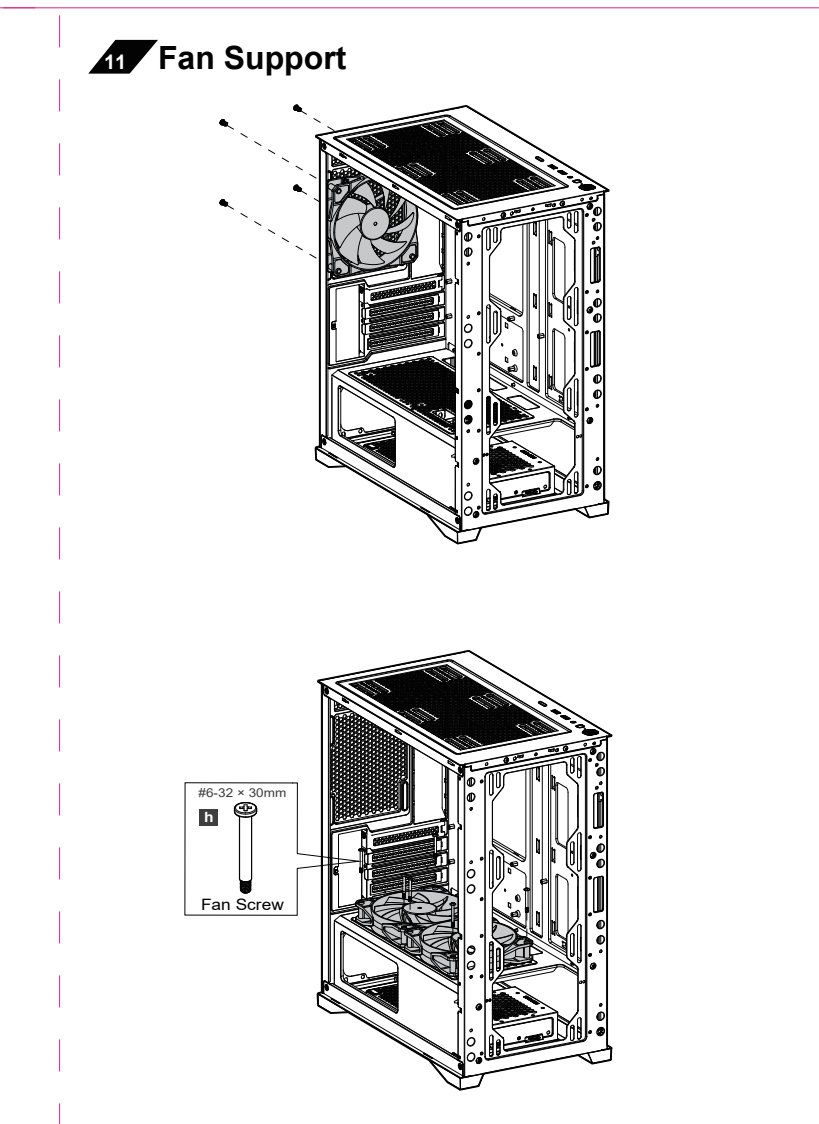

Case Specification

Product Dimension(LxWxH)	403*215*425mm
Materials	SPCC-Tempered Glass+ABS
Motherboard Support	M-ATX, ITX
I/O Ports	USB 3.2 Gen2 Type-C*1, USB3.0*2, AudioMic*1
Expansion Slots	4 Slots
Max CPU Cooler Height	160mm
Max GPU Length	345mm
Power Supply Type	ATX(Maximum Length:180mm)
Pre-installed Fan	Front: 3*120mm ARGB Fans
Top	N/A
Rear	1*120mm ARGB Fan
Bottom	N/A
Side	N/A
Fan Support	Front: 3*120mm/2*140mm
Top	2*120mm/2*140mm
Rear	1*120mm
Bottom	2*120mm
Side	N/A
Radiator Support	Front: N/A
Top	280/240/140/120mm
Rear	120mm
Bottom	N/A
Side	N/A

正面

反面