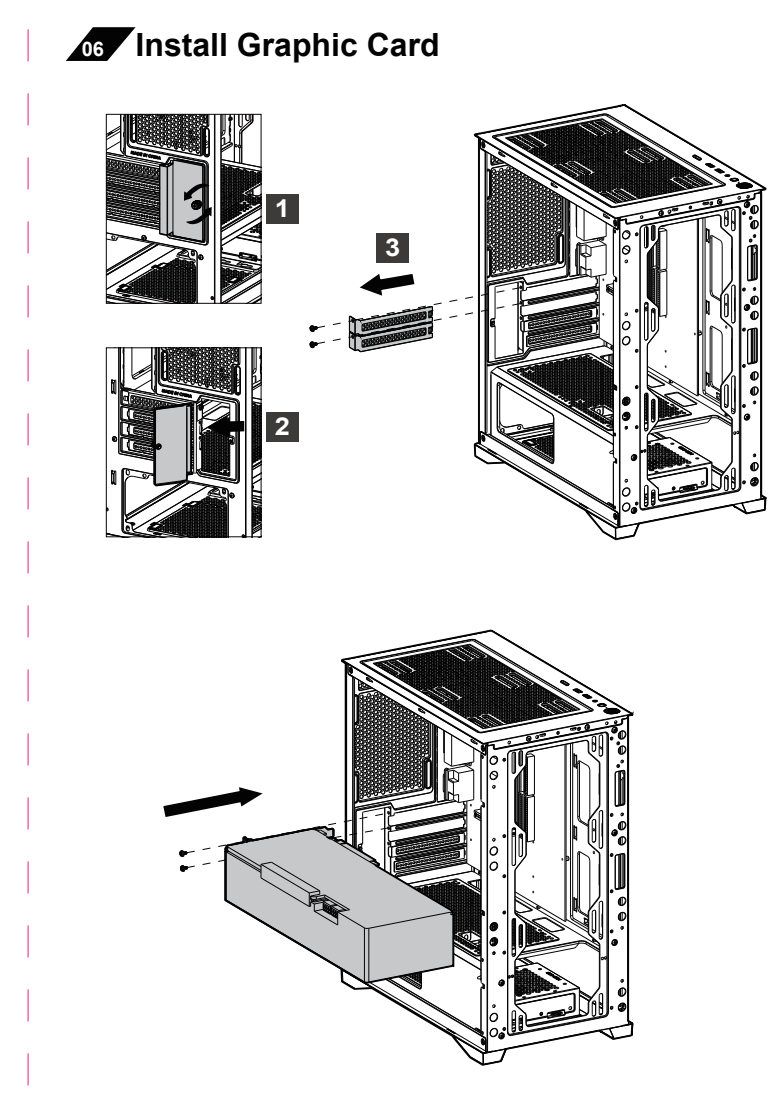

Case Specification

Product Dimension(LxWxH)	403*215*425mm
Materials	SPCC-Tempered Glass+ABS
Motherboard Support	M-ATX, ITX
I/O Ports	USB 3.2 Gen2 Type-C*1, USB3.0*2, AudioMic*1
Expansion Slots	4 Slots
Max CPU Cooler Height	160mm
Max GPU Length	345mm
Power Supply Type	ATX(Maximum Length:180mm)
Pre-installed Fan	Front: 3*120mm ARGB Fans
Top	N/A
Rear	1*120mm ARGB Fan
Bottom	N/A
Side	N/A
Fan Support	Front: 3*120mm/2*140mm
Top	2*120mm/2*140mm
Rear	1*120mm
Bottom	2*120mm
Side	N/A
Radiator Support	Front: N/A
Top	280/240/140/120mm
Rear	120mm
Bottom	N/A
Side	N/A

正面

反面