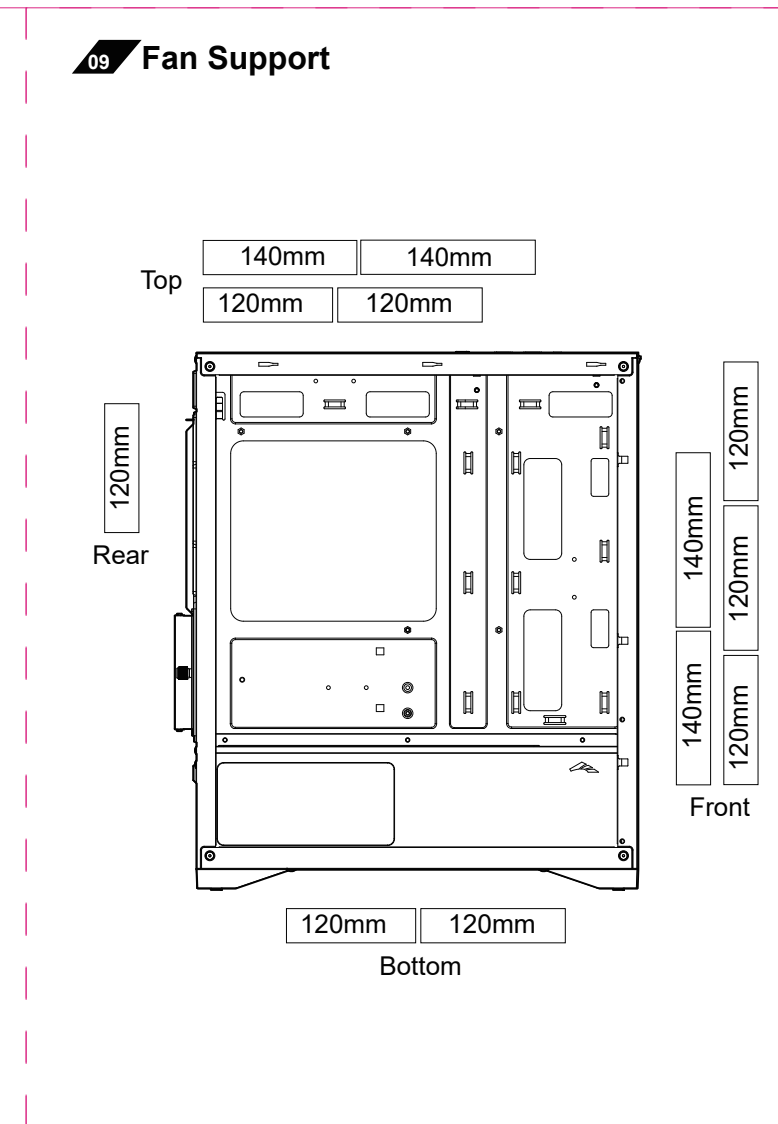

Case Specification

Product Dimension(LxWxH)	403*215*425mm
Materials	SPCC-Tempered Glass+ABS
Motherboard Support	M-ATX, ITX
I/O Ports	USB 3.2 Gen2 Type-C*1, USB3.0*2, AudioMic*1
Expansion Slots	4 Slots
Max CPU Cooler Height	160mm
Max GPU Length	345mm
Power Supply Type	ATX(Maximum Length:180mm)
Pre-installed Fan	Front: 3*120mm ARGB Fans
Top	N/A
Rear	1*120mm ARGB Fan
Bottom	N/A
Side	N/A
Fan Support	Front: 3*120mm/2*140mm
Top	2*120mm/2*140mm
Rear	1*120mm
Bottom	2*120mm
Side	N/A
Radiator Support	Front: N/A
Top	280/240/140/120mm
Rear	120mm
Bottom	N/A
Side	N/A

正面

反面