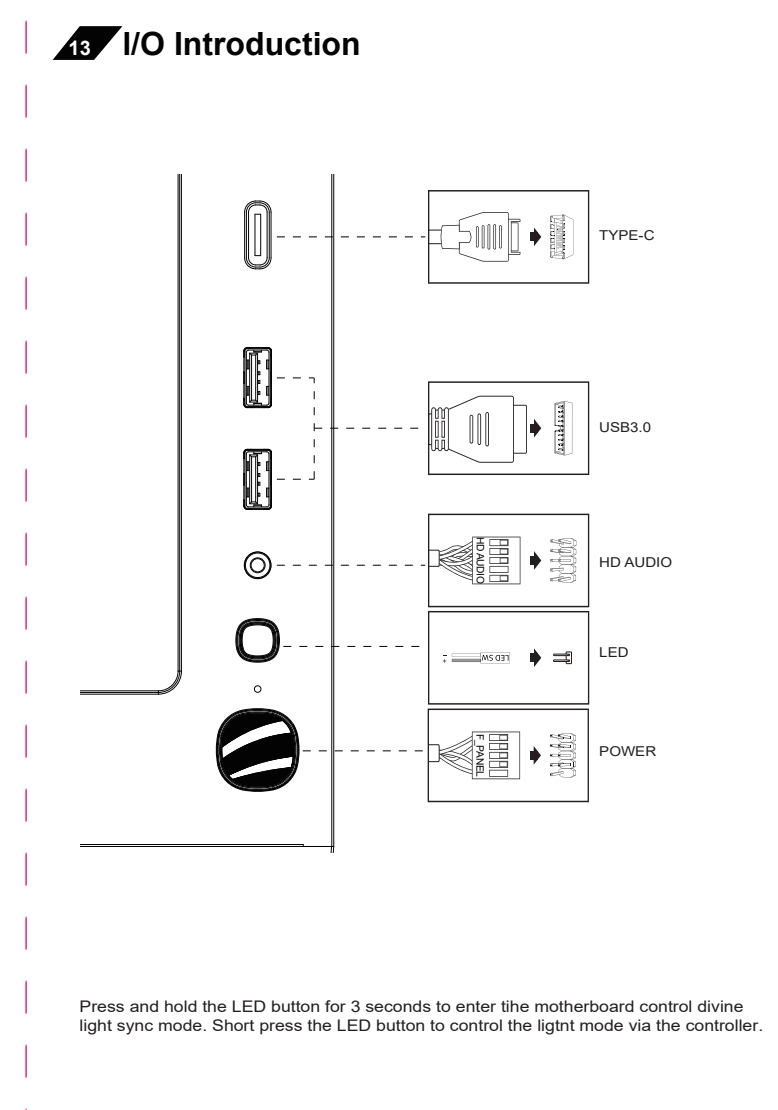

Case Specification

Product Dimension(LxWxH)	403*215*425mm
Materials	SPCC-Tempered Glass+ABS
Motherboard Support	M-ATX, ITX
I/O Ports	USB 3.2 Gen2 Type-C*1, USB3.0*2, AudioMic*1
Expansion Slots	4 Slots
Max CPU Cooler Height	160mm
Max GPU Length	345mm
Power Supply Type	ATX(Maximum Length:180mm)
Pre-installed Fan	Front: 3*120mm ARGB Fans
Top	N/A
Rear	1*120mm ARGB Fan
Bottom	N/A
Side	N/A
Fan Support	Front: 3*120mm/2*140mm
Top	2*120mm/2*140mm
Rear	1*120mm
Bottom	2*120mm
Side	N/A
Radiator Support	Front: N/A
Top	280/240/140/120mm
Rear	120mm
Bottom	N/A
Side	N/A

正面

反面