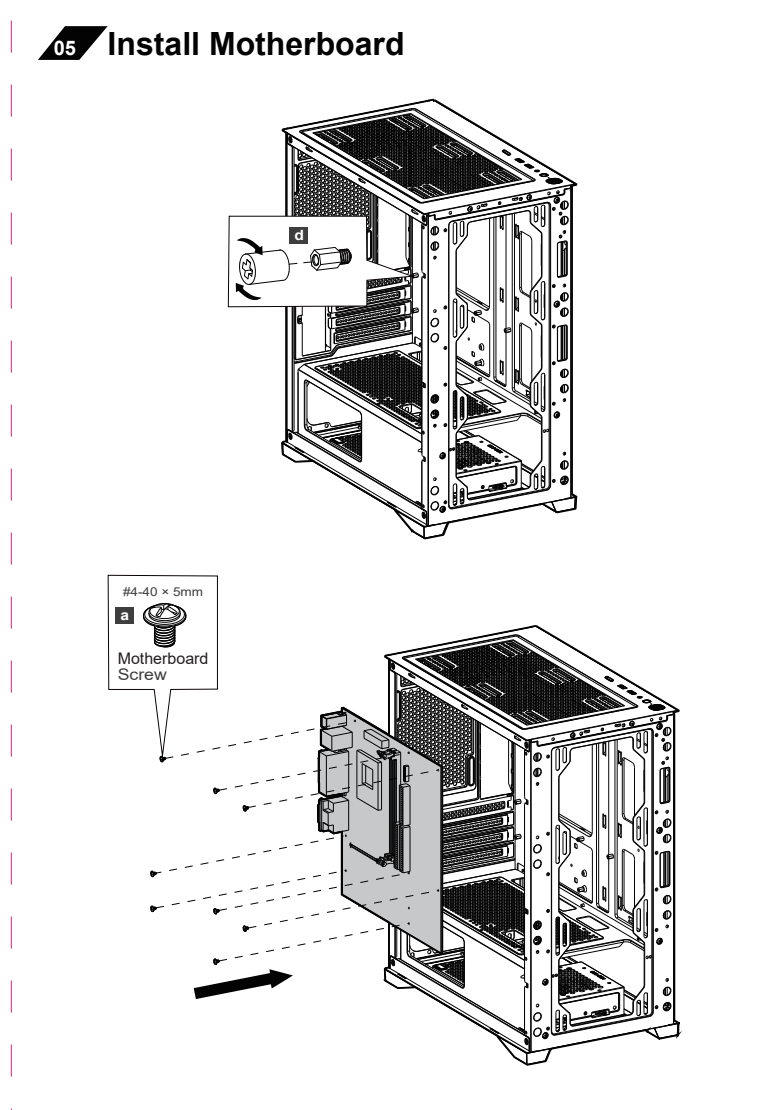

Case Specification

Product Dimension(LxWxH)	403*215*425mm
Materials	SPCC-Tempered Glass+ABS
Motherboard Support	M-ATX, ITX
I/O Ports	USB 3.2 Gen2 Type-C*1, USB3.0*2, AudioMic*1
Expansion Slots	4 Slots
Max CPU Cooler Height	160mm
Max GPU Length	345mm
Power Supply Type	ATX(Maximum Length:180mm)
Pre-installed Fan	Front: 3*120mm ARGB Fans
Top	N/A
Rear	1*120mm ARGB Fan
Bottom	N/A
Side	N/A
Fan Support	Front: 3*120mm/2*140mm
Top	2*120mm/2*140mm
Rear	1*120mm
Bottom	2*120mm
Side	N/A
Radiator Support	Front: N/A
Top	280/240/140/120mm
Rear	120mm
Bottom	N/A
Side	N/A

正面

反面