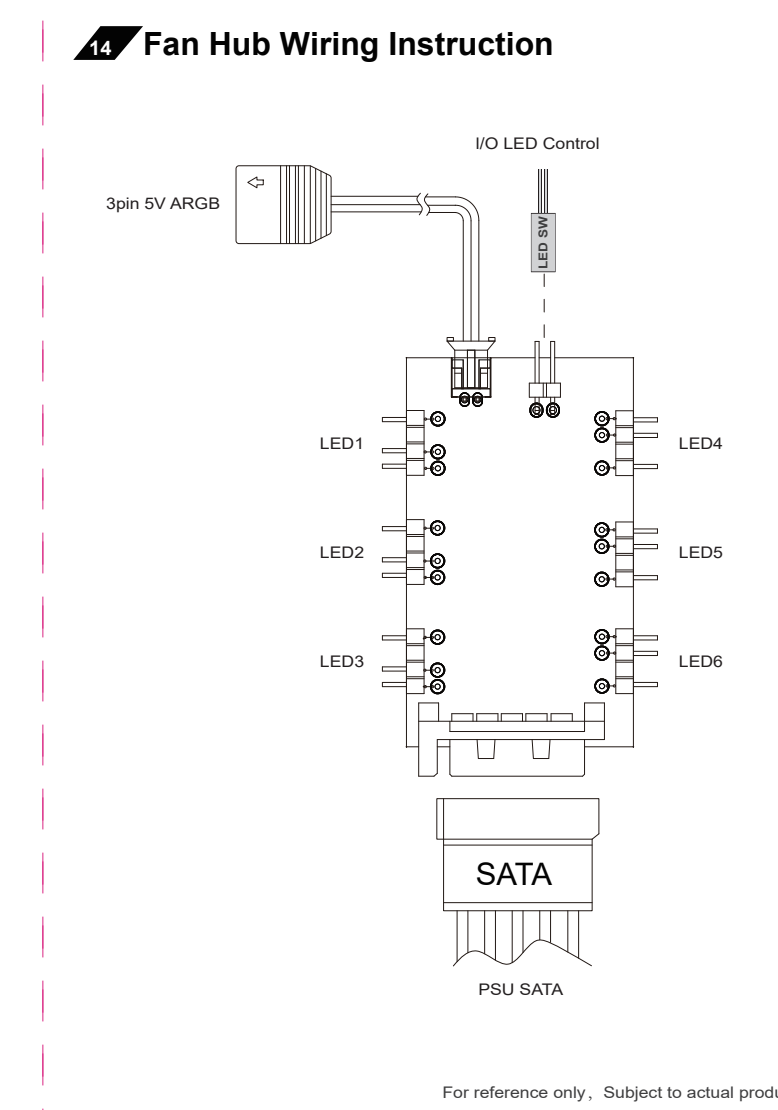

Case Specification

Product Dimension(LxWxH)	403*215*425mm
Materials	SPCC-Tempered Glass+ABS
Motherboard Support	M-ATX, ITX
I/O Ports	USB 3.2 Gen2 Type-C*1, USB3.0*2, AudioMic*1
Expansion Slots	4 Slots
Max CPU Cooler Height	160mm
Max GPU Length	345mm
Power Supply Type	ATX(Maximum Length:180mm)
Pre-installed Fan	Front: 3*120mm ARGB Fans
Top	N/A
Rear	1*120mm ARGB Fan
Bottom	N/A
Side	N/A
Fan Support	Front: 3*120mm/2*140mm
Top	2*120mm/2*140mm
Rear	1*120mm
Bottom	2*120mm
Side	N/A
Radiator Support	Front: N/A
Top	280/240/140/120mm
Rear	120mm
Bottom	N/A
Side	N/A

正面

反面